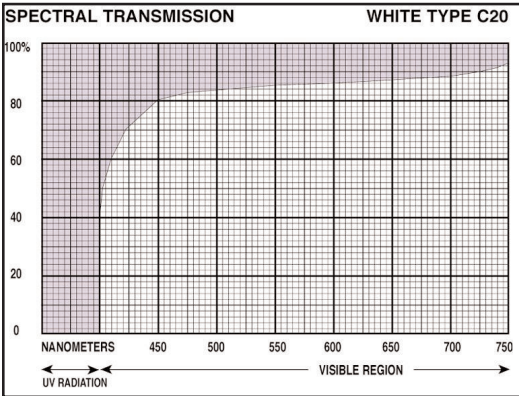

Available in a variety of formats including: Single Lamp Complete Fixture, Double Lamp Complete Fixture, Complete Safelight Kit (includes the reusable polycarbonate fluorescent lamp sleeve with filters incorporated, safety end caps and the lamp), Sleeve Only without lamp (consists of the reusable polycarbonate sleeve with filters incorporated and safety end caps; the lamp is purchased locally).