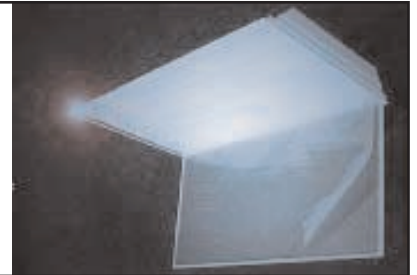

Laminated Safelight Panels

These flat panels are used in conjunction with the diffuser panels in recessed fluorescent ceiling fixtures and are .381mm/.015" thick. Available in standard sizes of 61x122cm/24x48" and 61x61cm/24x24".